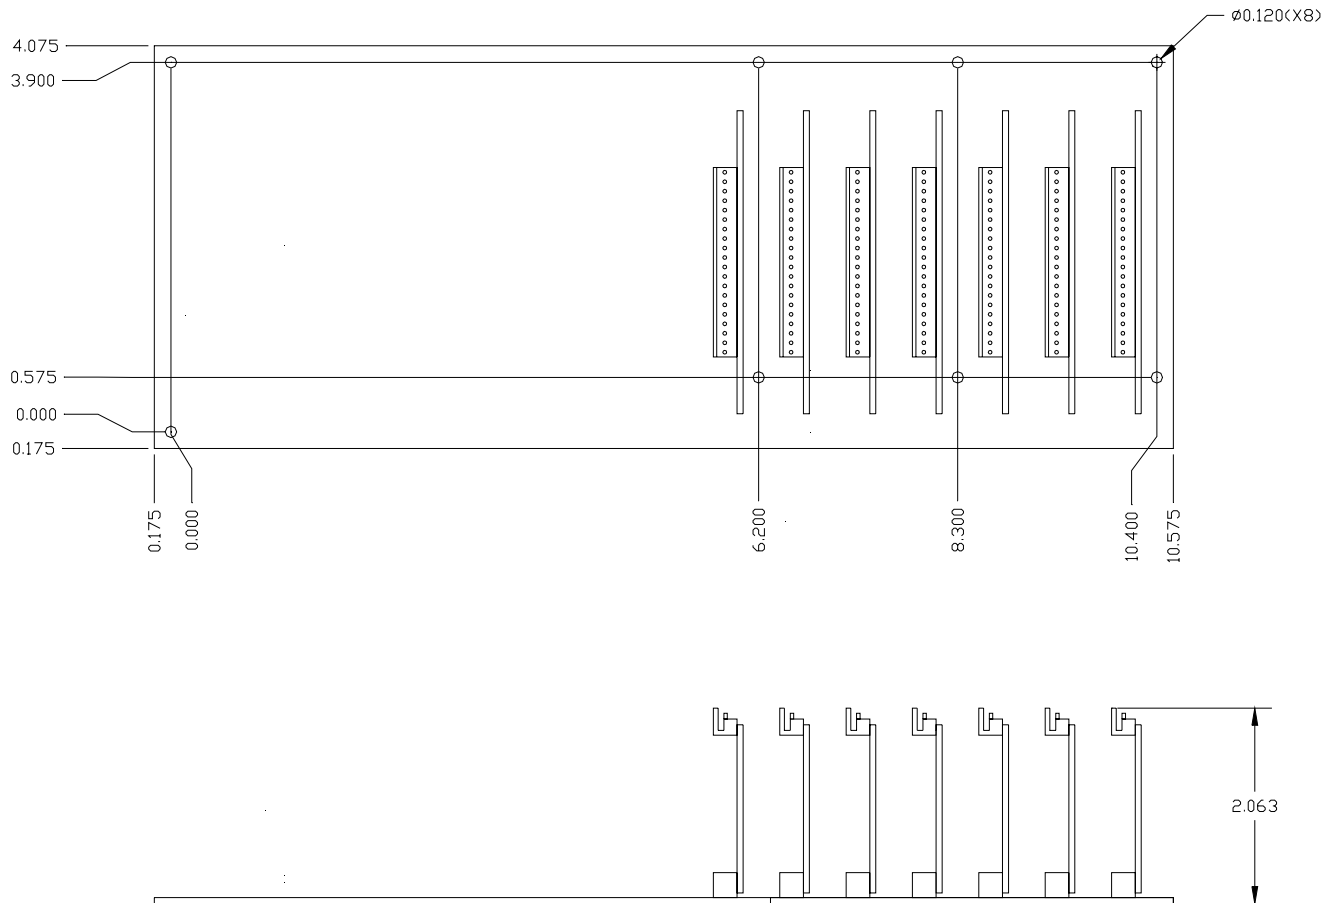

Application Note #1236

Mounting Dimensions for the IOC-7007

IOC-7007-DIN Mounting Dimensions

Overall Size: 11.1" x 4.9" x 3.4"

IOC-7007-Box Mounting Dimensions
Overall size: 11.8" x 4.4" x 2.6"

IOC-7007-BOARD Mounting Dimensions

Overall Size: 10.8" X 4.3" X 2.1"