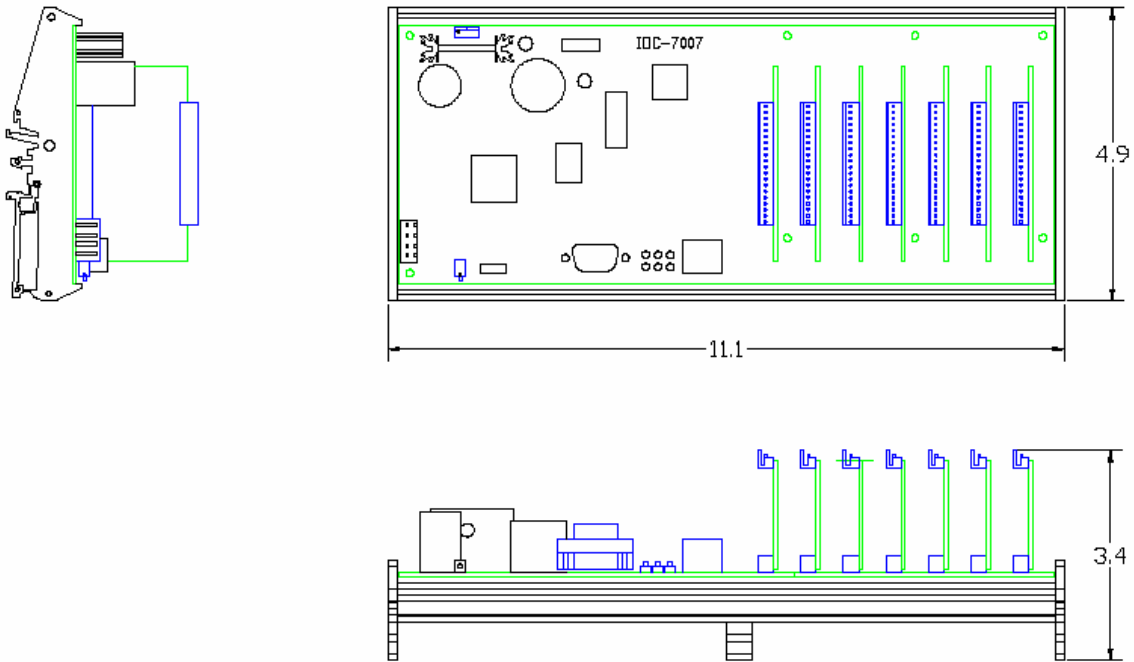

Application Note #1236

Mounting Dimensions for the IOC-7007

IOC-7007-DIN Mounting Dimensions

Overall Size: 11.1" x 4.9" x 3.4"

IOC-7007-Box Mounting Dimensions
Overall size: 11.8" x 4.4" x 2.6"

IOC-7007-BOARD Mounting Dimensions

Overall Size: 10.8" X 4.3" X 2.1"