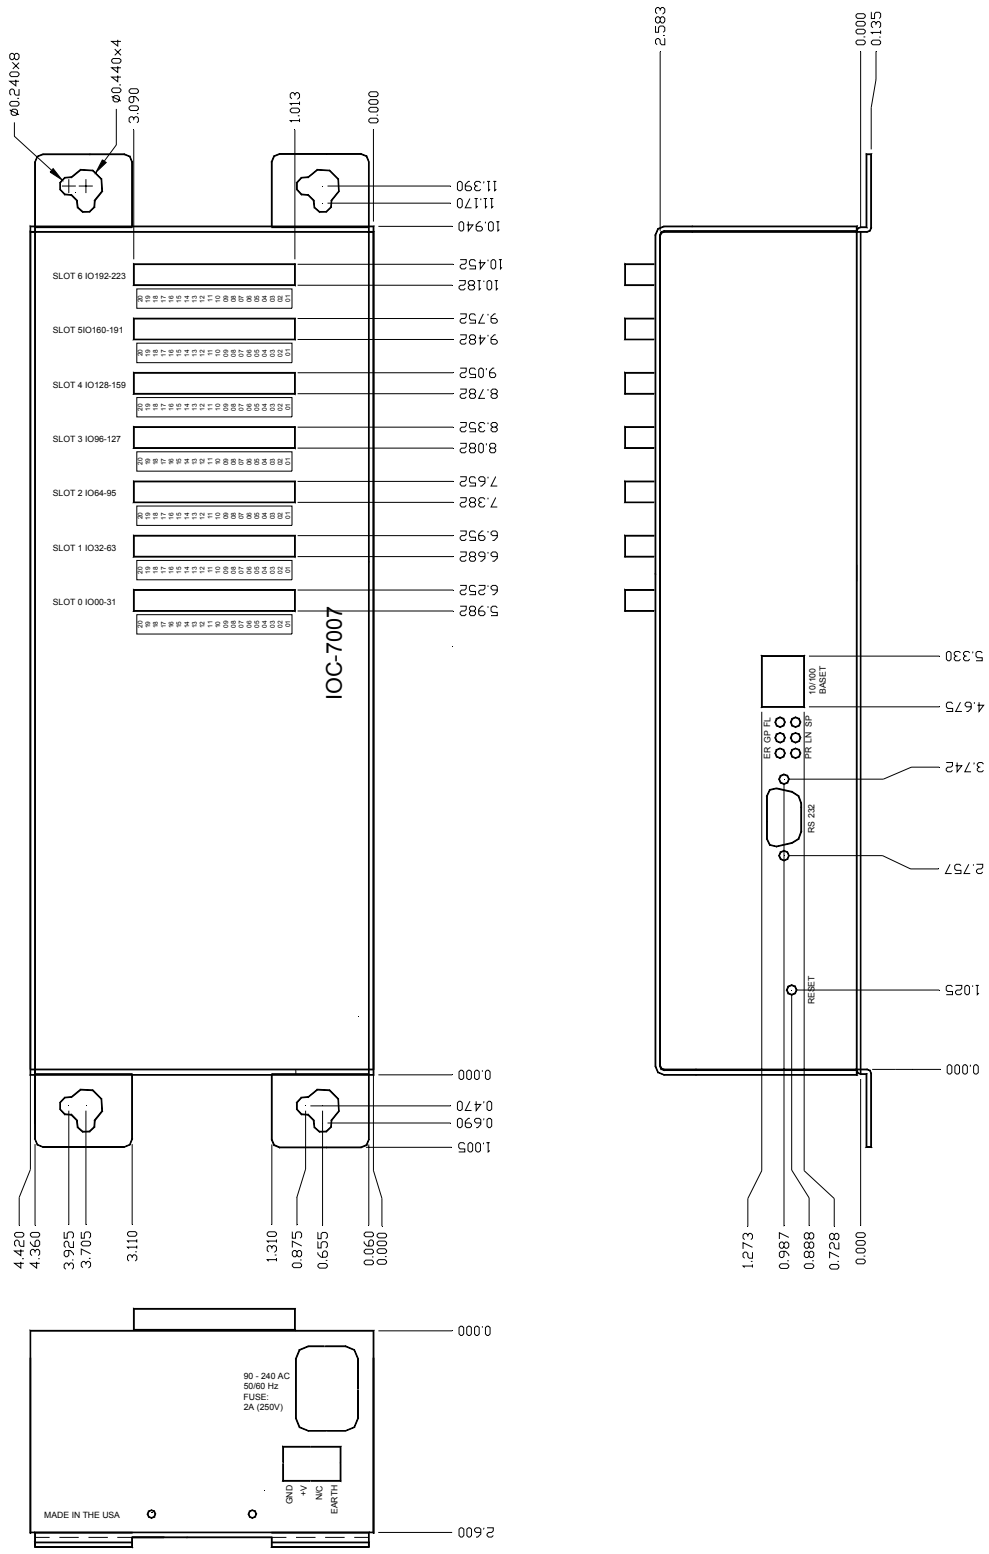

Application Note #1236

Mounting Dimensions for the IOC-7007

IOC-7007-DIN Mounting Dimensions

Overall Size: 11.1" x 4.9" x 3.4"

IOC-7007-Box Mounting Dimensions
Overall size: 11.8" x 4.4" x 2.6"

IOC-7007-BOARD Mounting Dimensions

Overall Size: 10.8" X 4.3" X 2.1"