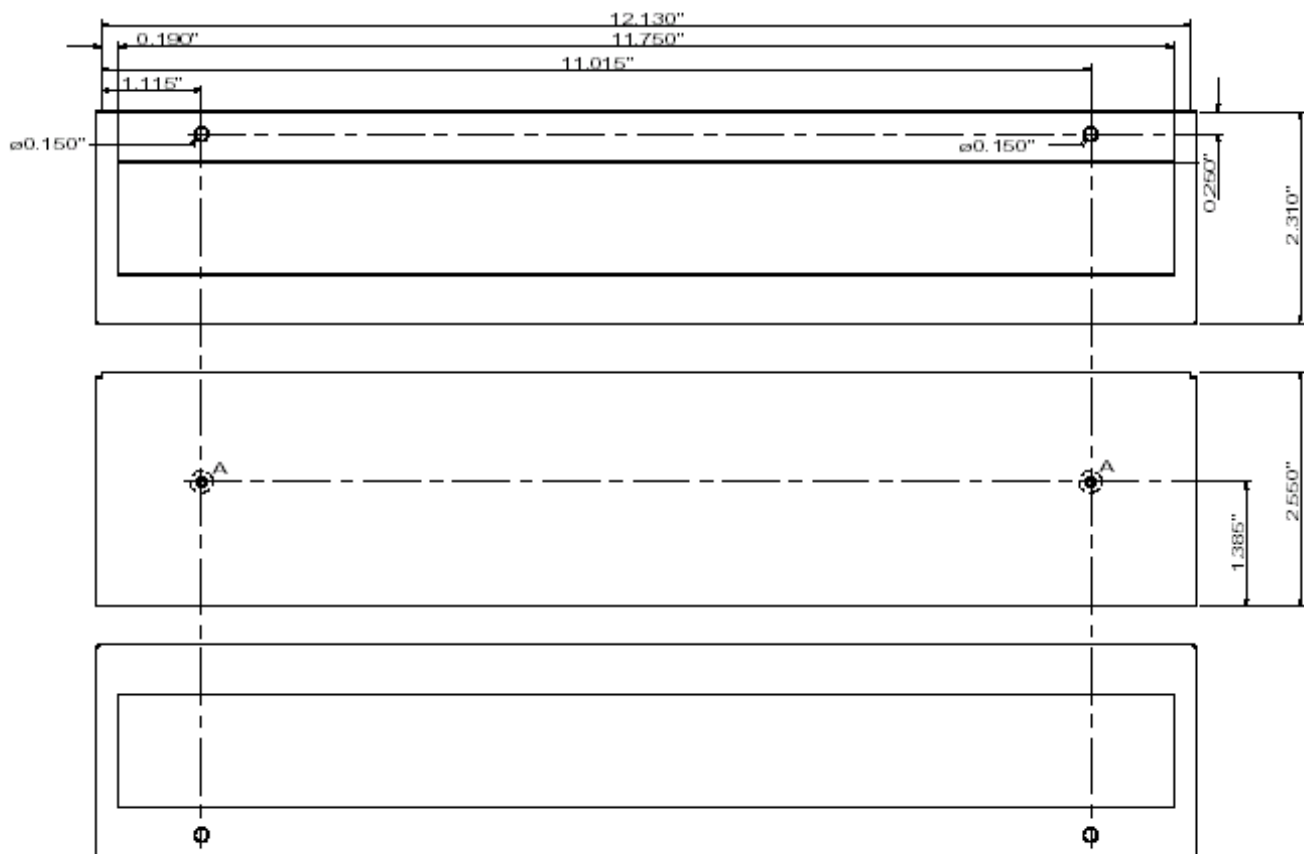

Application Note #1441

ICM-2900 Mounting Dimensions

Overall Dimensions: 12.1" X 2.3" X 2.6"